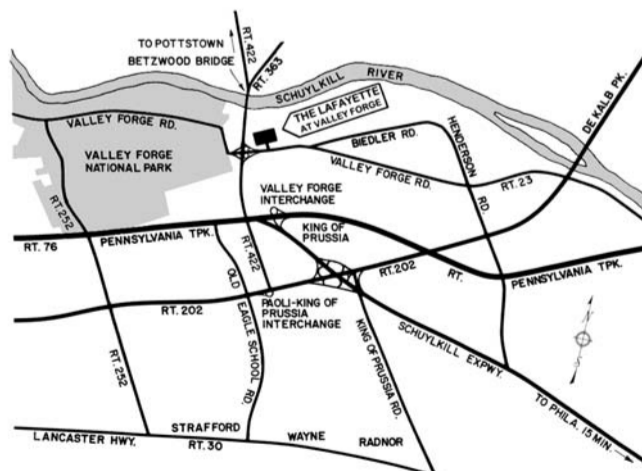

The buildings cover only a small part of the estate; The rest of the grounds are devoted to providing a complete life: recreational activities, swimming pool, garden walk areas and tennis. In the private swim club with its large pool and sun decks, hours of healthful relaxation await you. The Lafayette at Valley Forge has an exceptionally convenient location. Around the corner is the entrance to the Schuylkill Expressway leading into Center City Philadelphia and to the Pennsylvania Turnpike. The Wayne Station of the Paoli Local is nearby to the South.

One Bedroom with Den

THE LAFAYETTE AT VALLEY FORGE

ON THE MAIN LINE OVERLOOKING VALLEY FORGE PARK

Directions: From Philadelphia take the Schuylkill Expressway to King of Prussia. Leave Expressway at South exit Rt. 202. Continue South on Rt. 202 for a short distance to Rt. 422 West Pottstown exit, to the first exit Rt. 23 - Bridgeport. At first traffic light turn left and almost immediately turn left again on Old Valley Forge Road.

SHOPPING AND TRANSPORTATION IN ALL DIRECTIONS OF THE WINDROSE

Shopping will delight your every need. The King of Prussia Court and Plaza, with its nine full-line department stores and over 150 shops, is one of the largest shopping centers in the world, and lies less than 2 miles to the east. To the south, just a few minutes away is Wayne with some of the finest specialty shops in the east.