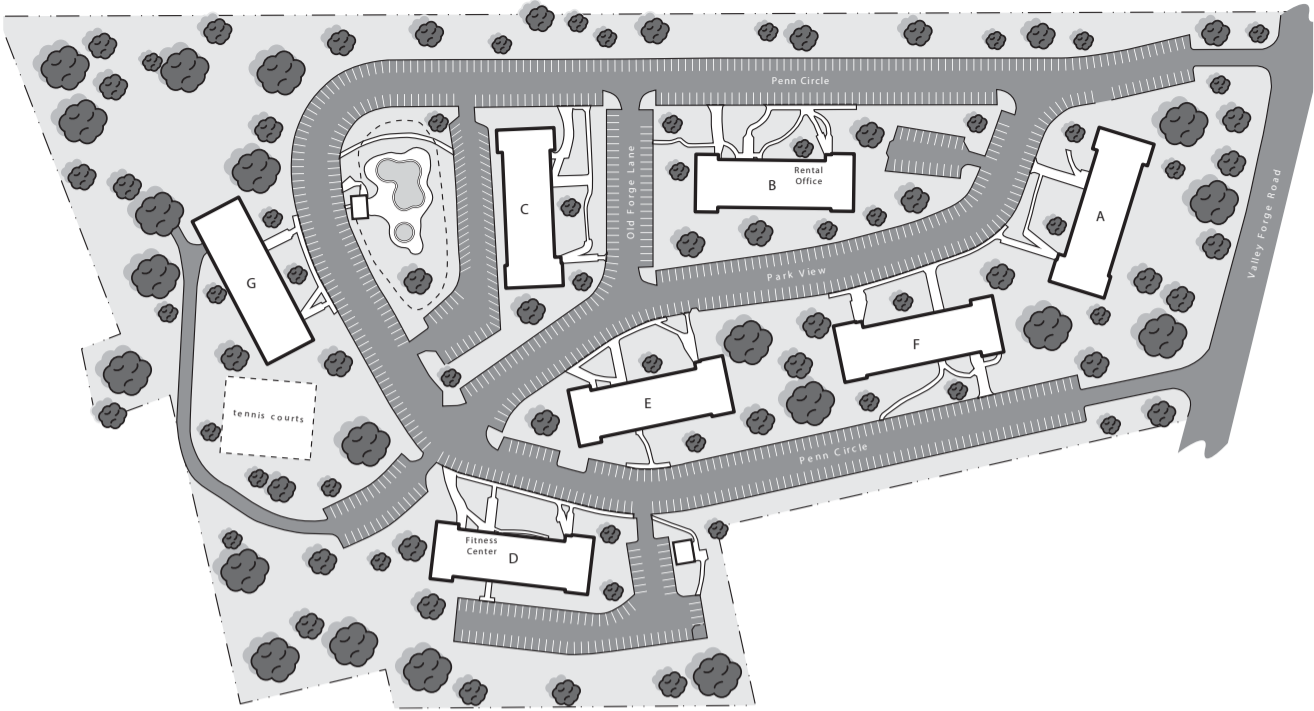

THE LAFAYETTE AT VALLEY FORGE

COMFORTS

- Elevators
- Quality Air Conditioning
- Thermostat control in each room
- All electric baseboard heat
- Soundproofed walls and ceilings
- Fireproof construction
- Sliding glass doors
- Lushly carpeted halls and apartments
- Cable ready / high speed internet
- Fully equipped laundry facilities in each building
- Elegant louvered closet doors
- Separate dining area
- Off-street parking
- Ceiling fans

GENERAL

- Parking for you and your guest
- Near stores, schools, churches
- Public transportation on site
- Beautifully landscaped grounds

KITCHENS

- Formica counter tops
- Stainless steel sink
- Automatic dishwasher
- Large two-door refrigerator
- Fan and hood above stove
- All G.E. appliances
- Modern walk-through kitchen

BATHS

- Two full baths in many two bedroom apartments
- Convenient linen closet
- Elegant decorator fixtures

STORAGE

- Large walk-in closets in select units
- Two or three closets for each bedroom
- Foyer closets
- All closets large with shelving
- Secured Bicycle and Motorcycle storage

RECREATION

- Private Swim Club
- All weather championship Tennis Courts
- Fitness Center
- Adjacent 2,200 acre Valley Forge Park
- Schuylkill River, Boating and Fishing
- Within walking distance of Betzwood Park

SECURITY

- The latest security locks
- Electronically controlled entrance door in foyer
- Peep-holes in each apartment door
- Intercom in entrance door

One Bedroom

Jr. One Bedroom with Balcony

Two Bedrooms